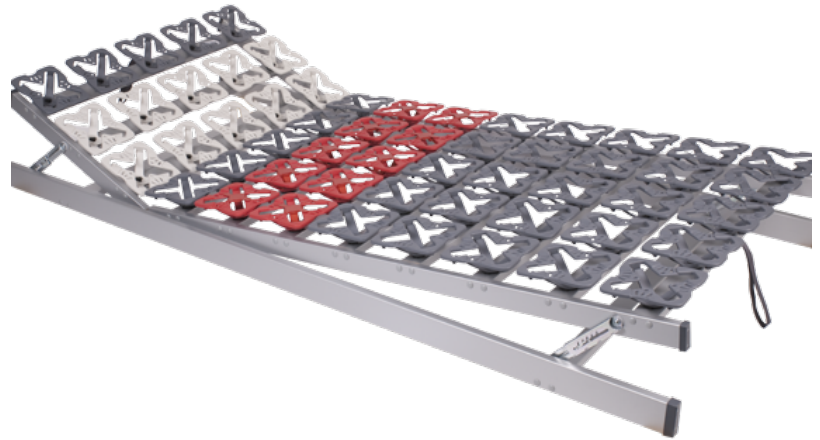

## BOSSFLEX DISC KF

- Adjustable head and foot regions
- Slatted full-disc frame with 55 highly flexible modules
- Film coated slatted frame in multi-layer birch
- Individually adjustable level of firmness in the centre zone
- Shoulder comfort zone

Version	Adjustable head and foot regions
Material	Slatted frame in silver film coated glued multi-layer birch, silver film coated cross rail in solid beech
Facilities	Fully moveable disc frame, individually adjustable level of firmness in the centre zone, shoulder comfort zone
Plates	55 - 11 rows each 5 plates (90 x 200 cm) in grey, agate grey and red
Maximum load capacity	130 kg
Handle height	70 mm
Height	100 mm
Deliverable sizes	80, 90, 100 x 190, 200 cm

---

Overlength

210, 220 cm

---

Overwidth

120, 140 cm

\*data based on slatted frames measuring 90x200cm / subject to technical changes

<https://www.hansa-holz-kontor.de/en/product/bossflex-disc-kf/>