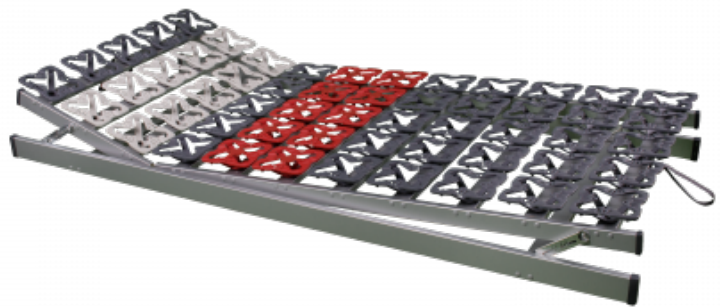

BOSSFLEX DISC KF

- Adjustable head and foot regions
- Slatted full-disc frame with 55 highly flexible modules
- Film coated slatted frame in multi-layer birch
- Individually adjustable level of firmness in the centre zone
- Shoulder comfort zone

Version	Adjustable head and foot regions
Material	Slatted frame in silver film coated glued multi-layer birch, silver film coated cross rail in solid beech
Facilities	Fully moveable disc frame, individually adjustable level of firmness in the centre zone, shoulder comfort zone
Plates	55 - 11 rows each 5 plates (90 x 200 cm) in grey, agate grey and red
Maximum load capacity	130 kg
Handle height	70 mm
Height	100 mm
Deliverable sizes	80, 90, 100 x 190, 200 cm

Overlength

210, 220 cm

Overwidth

120, 140 cm

*data based on slatted frames measuring 90x200cm / subject to technical changes

<https://www.hansa-holz-kontor.de/en/product/bossflex-disc-kf/>

© 2026 Hansa-Holz-Kontor