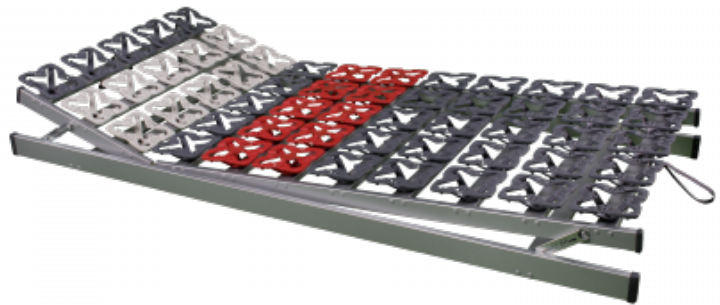

BOSSFLEX DISC KF

- Adjustable head and foot regions
- Slatted full-disc frame with 55 highly flexible modules
- Film coated slatted frame in multi-layer birch
- Individually adjustable level of firmness in the centre zone
- Shoulder comfort zone

Version	Adjustable head and foot regions
Material	Slatted frame in silver film coated glued multi-layer birch, silver film coated cross rail in solid beech
Facilities	Fully moveable disc frame, individually adjustable level of firmness in the centre zone, shoulder comfort zone
Plates	55 - 11 rows each 5 plates (90 x 200 cm) in grey, agate grey and red
Maximum load capacity	130 kg
Handle height	70 mm
Height	100 mm
Deliverable sizes	80, 90, 100 x 190, 200 cm

Overlength

210, 220 cm

Overwidth

120, 140 cm

*data based on slatted frames measuring 90x200cm / subject to technical changes

<https://www.hansa-holz-kontor.de/en/product/bossflex-disc-kf/>

© 2025 Hansa-Holz-Kontor