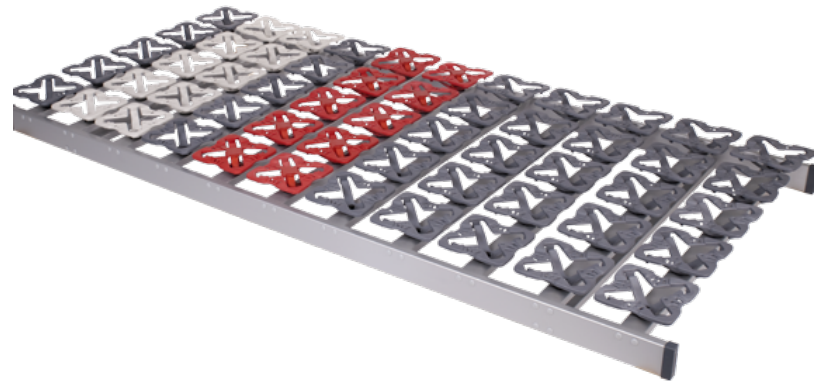

BOSSFLEX DISC NV

- Slatted full-disc frame with 55 highly flexible modules
- Film coated slatted frame in multi-layer birch
- Individually adjustable level of firmness in the centre zone
- Shoulder comfort zone

Version	Not adjustable
Material	Slatted frame in silver film coated glued multi-layer birch, silver film coated cross rail in solid beech
Facilities	Fully moveable disc frame, individually adjustable level of firmness in the centre zone, shoulder comfort zone
Plates	55 - 11 rows each 5 plates (90 x 200 cm) in grey, agate grey and red
Maximum load capacity	130 kg
Handle height	70 mm
Height	100 mm
Deliverable sizes	80, 90, 100, x 190, 200 cm

Overlength

210, 220 cm

Overwidth

120, 140 cm

*data based on slatted frames measuring 90x200cm / subject to technical changes

<https://www.hansa-holz-kontor.de/en/product/bossflex-disc-nv/>

© 2023 Hansa-Holz-Kontor